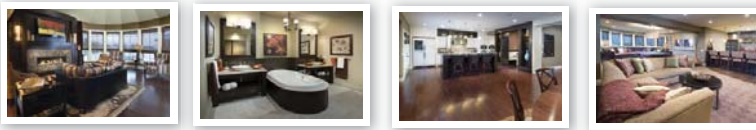

Beattie's Top Picks

Birkshire

3210 SqFt - Two Storey
2 Beds, 2.5 Baths, Den, Flex Room

Starting from **\$989,900***
(incl. home, lot & gst)

“...this Estate Home provides the perfect setting for executive entertainment”