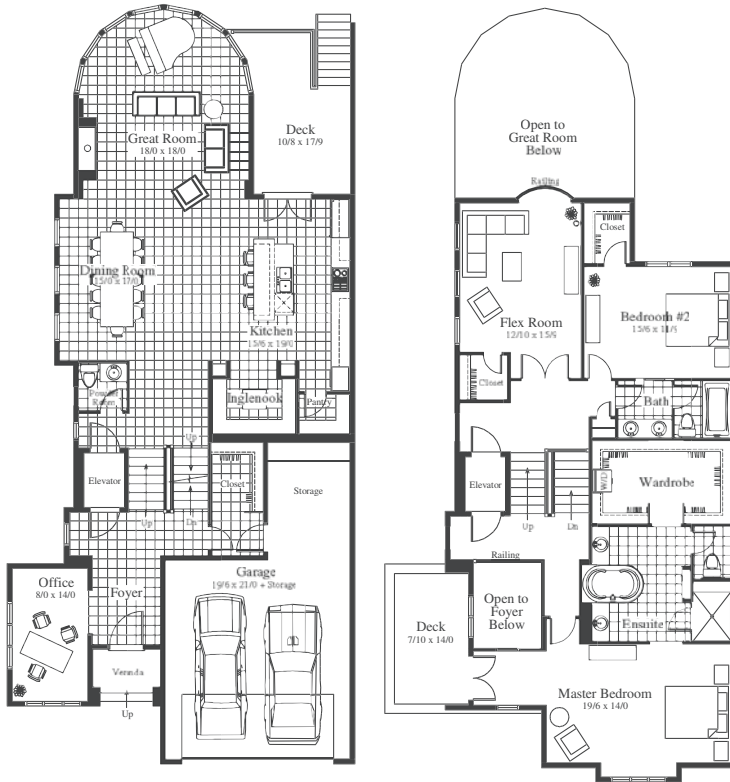

Beattie's Top Picks

Birkshire

3210 SqFt - Two Storey
2 Beds, 2.5 Baths, Den, Flex Room

Starting from **\$989,900***
(incl. home, lot & gst)

“...this Estate Home provides the perfect setting for executive entertainment”