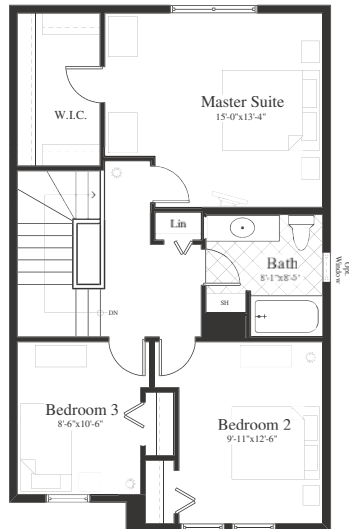

Beattie's Top Picks

Glacier

1538 SqFt - Two Storey

3 Beds, 1.5 Baths

Starting from **\$312,900***
(incl. home, lot & gst)

"...with many upper floor options available, this home is a perfect fit for just about anybody."