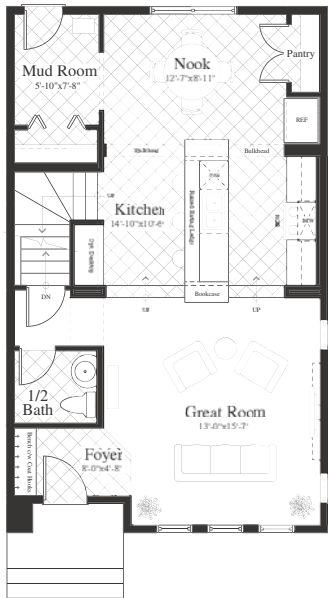

Beattie's Top Picks

Glacier

1538 SqFt - Two Storey

3 Beds, 1.5 Baths

Starting from **\$312,900***
(incl. home, lot & gst)

"...with many upper floor options available, this home is a perfect fit for just about anybody."