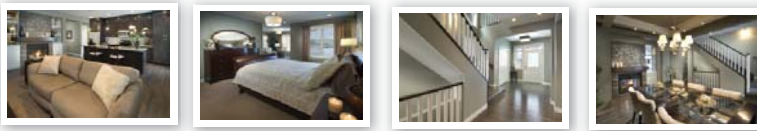

## Whistler

2516 SqFt - Two Storey

3 Beds, 2.5 Baths, Dining Rm, Bonus Rm

Starting from **\$575,900\***  
(incl. home, lot & gst)

*“...a large, inviting home that offers you room to grow, just minutes away from downtown.”*