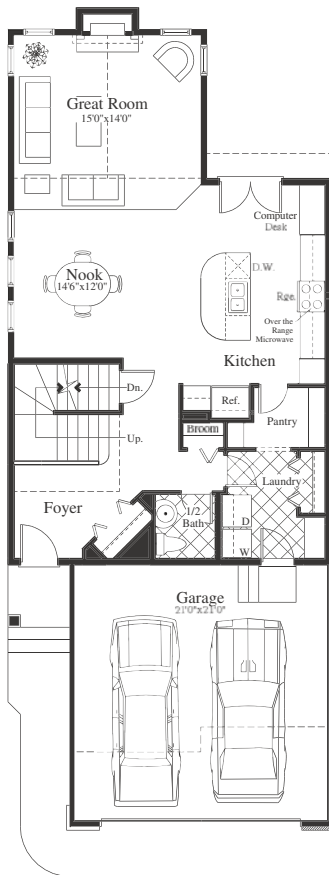

Beattie's Top Picks

Jasper I

2097 SqFt - Two Storey
3 Beds, 2.5 Baths, Bonus Room

Starting from **\$427,900***
(incl. home, lot & gst)

"...vaulted ceilings, beam details, and a large country inspired kitchen make this a popular home."