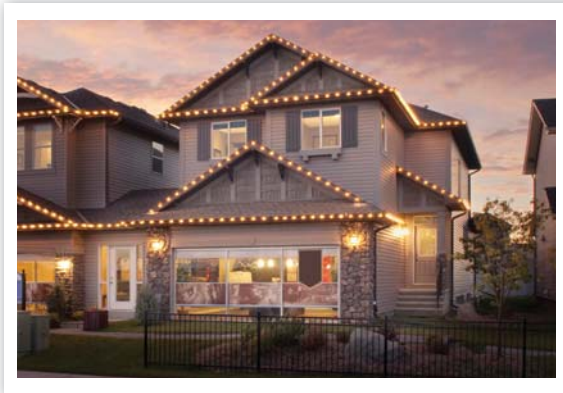

Beattie's Top Picks

Jasper I

2097 SqFt - Two Storey
3 Beds, 2.5 Baths, Bonus Room

Starting from **\$427,900***
(incl. home, lot & gst)

"...vaulted ceilings, beam details, and a large country inspired kitchen make this a popular home."