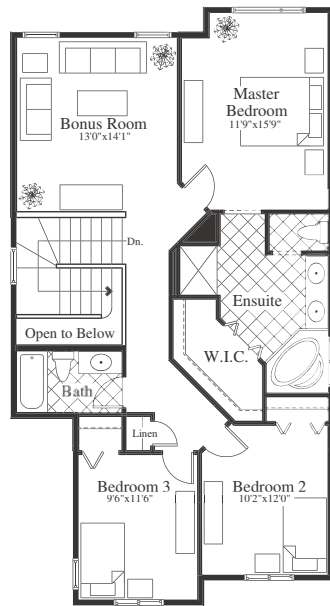

Beattie's Top Picks

Jasper I

2097 SqFt - Two Storey
3 Beds, 2.5 Baths, Bonus Room

Starting from **\$427,900***
(incl. home, lot & gst)

"...vaulted ceilings, beam details, and a large country inspired kitchen make this a popular home."