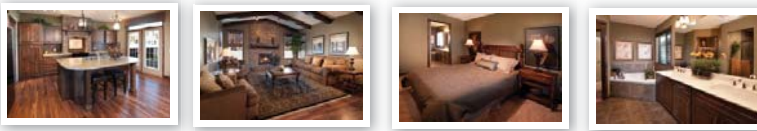

Beattie's Top Picks

Jasper I

2097 SqFt - Two Storey
3 Beds, 2.5 Baths, Bonus Room

Starting from **\$427,900***
(incl. home, lot & gst)

"...vaulted ceilings, beam details, and a large country inspired kitchen make this a popular home."