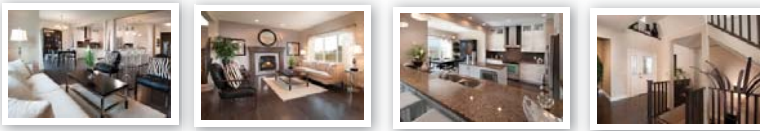

## Westminster

1975 SqFt - Two Storey  
3 Beds, 2.5 Baths, Bonus Room

Starting from **\$420,600\***  
(incl. home, lot & gst)

*“...open-concept living at it's best. This home is a delightful must-see.”*

**Cranston Showhome:**  
21 & 25 Cranarch Way, SE  
Tel: 403.257.2596  
cranston@beattiehomes.com  
www.beattiehomes.com