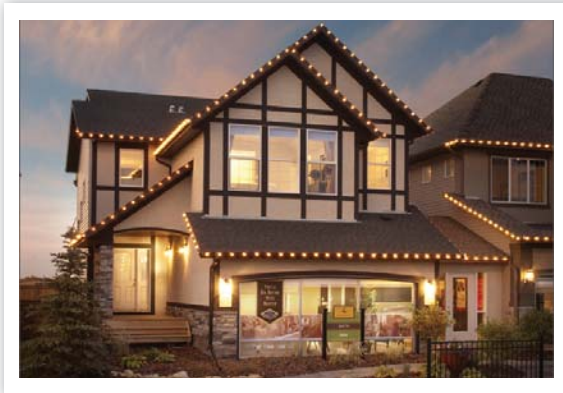

# Beattie's Top Picks

## Westminster

1975 SqFt - Two Storey  
3 Beds, 2.5 Baths, Bonus Room

Starting from **\$420,600\***  
(incl. home, lot & gst)

*“...open-concept living at it's best. This home is a delightful must-see.”*

**Cranston Showhome:**  
21 & 25 Cranarch Way, SE  
Tel: 403.257.2596  
cranston@beattiehomes.com  
www.beattiehomes.com