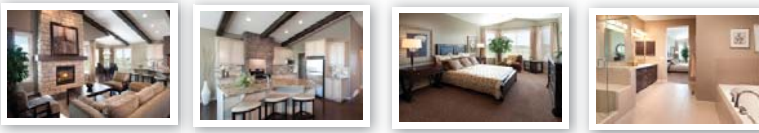

Beattie's Top Picks

Westport III

1701 SqFt - Bungalow
1 Bed, 1.5 Baths, Den

Starting from **\$490,000***
(incl. home, lot & gst)

“...a fresh take on country inspired living.”

Boulder Creek Showhome:
439 Boulder Creek Dr, Langdon
Tel: 403.936.5769
bouldercreek@beattiehomes.com
www.beattiehomes.com