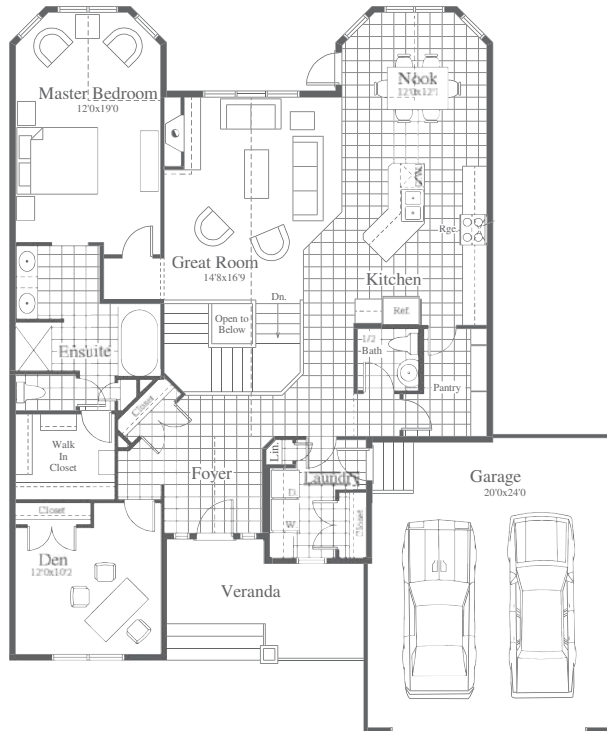

Beattie's Top Picks

Westport III

1701 SqFt - Bungalow
1 Bed, 1.5 Baths, Den

Starting from **\$490,000***
(incl. home, lot & gst)

“...a fresh take on country inspired living.”

Boulder Creek Showhome:
439 Boulder Creek Dr, Langdon
Tel: 403.936.5769
bouldercreek@beattiehomes.com
www.beattiehomes.com