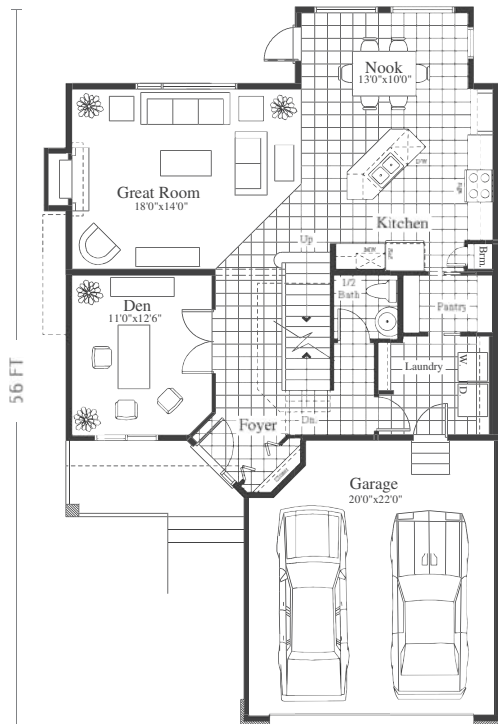

ELEVATION OPTIONS

STANDARD

The Niagara IV
(2275 SQ. FT.)

MAIN FLOOR

1065 SQ. FT.

UPPER FLOOR

1210 SQ. FT.

OPTIONS