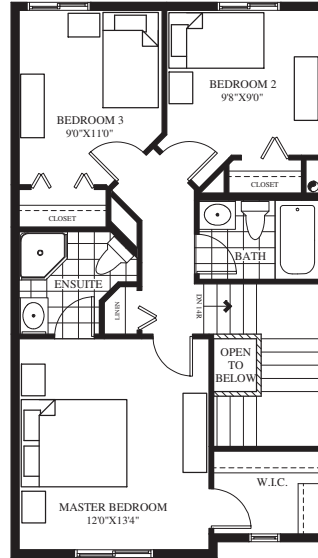

ELEVATION

STANDARD

*The Annapolis*  
(1490 SQ. FT)

MAIN FLOOR

UPPER FLOOR