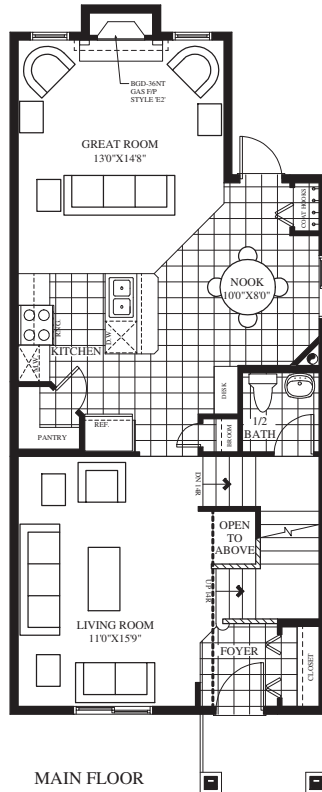

ELEVATION

STANDARD

*The Annapolis*  
(1490 SQ. FT)

MAIN FLOOR

UPPER FLOOR