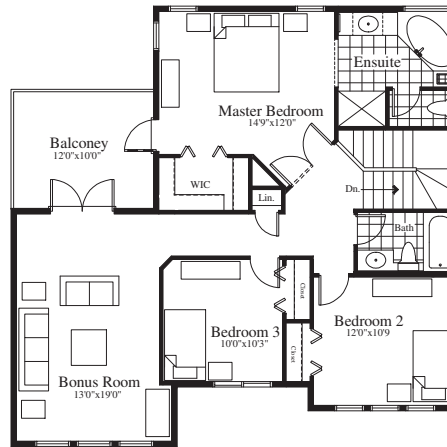

ELEVATION OPTIONS

STANDARD

The Alpine VII
(2118 SQ. FT.)

MAIN FLOOR

MAIN FLOOR PLAN

UPPER FLOOR

SECOND FLOOR PLAN